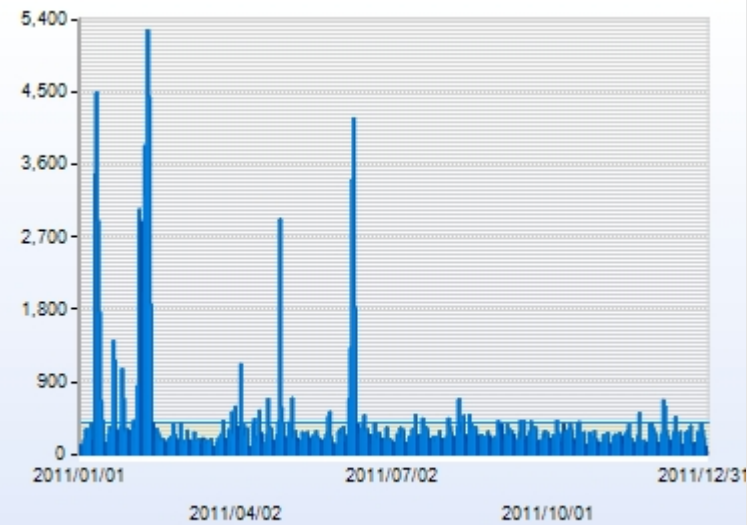

Account: wqlt.intertechmedia.com - WQLT

Dashboard

Period: Custom (1/1/2011 - 12/31/2011)

Pageviews